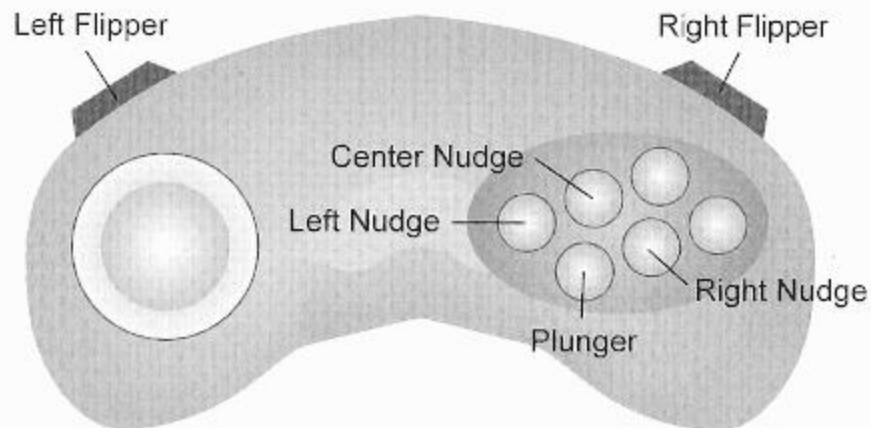

Quick Reference Card

Keyboard

Left Flipper

(or use left mouse button)

Right Flipper

(or use right mouse button)

Plunger

(or use both mouse buttons)

Center Nudge

Left/Right Nudge

Pause

Game Pads

Gravis® GriP™ default controls:

Game Pads (continued)

Microsoft® Sidewinder™ default controls:

ThrustMaster® Phazer™ default controls: